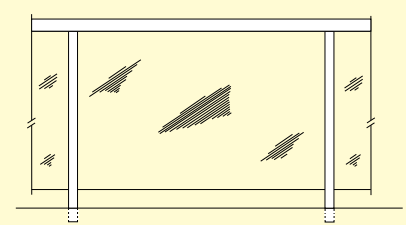

NS 1 - BALUSTERS
Single Toprail

NS 6 - GLASS
Single Toprail

NS 2 - BALUSTERS
Double Toprail

NS 7 - GLASS
Double Toprail

NS 2 - INFILLS
A B C D

NS 5 - GLASS
Patch Fittings

NS 3 - HANDRAIL
Top & Midrail

NS 9 - GLASS
Glazing Posts

TOPRAILS

ROUND 65 X 50mm
RECTANGULAR 65 X 45mm
FINELINE 58 X 32mm

NS 4 - WIRE
S/Steel Wire Infill

NS 8 - GLASS
Glazing Posts

NORTH SIDE Railings

A.B.N. 91 072 166 799
Lic. No. 184013C

Phone: (02) 9476 6076

www.northsiderailings.com.au