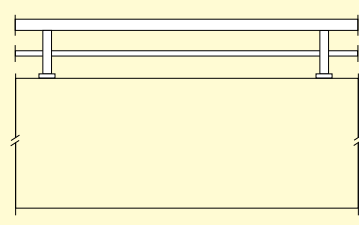

NS 1 - BALUSTERS
Single Toprail

NS 6 - GLASS
Single Toprail

NS 2 - BALUSTERS
Double Toprail

NS 7 - GLASS
Double Toprail

NS 2 - INFILLS
A B C D

NS 5 - GLASS
Patch Fittings

NS 3 - HANDRAIL
Top & Midrail

NS 9 - GLASS
Glazing Posts

TOPRAILS

ROUND 65 X 50mm
RECTANGULAR 65 X 45mm
FINELINE 58 X 32mm

NS 4 - WIRE
S/Steel Wire Infill

NS 8 - GLASS
Glazing Posts

NORTH SIDE Railings

A.B.N. 91 072 166 799
Lic. No. 184013C

Phone: (02) 9476 6076

www.northsiderailings.com.au