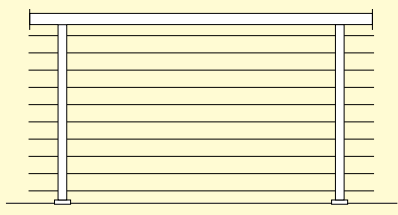

NS 1 - BALUSTERS
Single Toprail

NS 6 - GLASS
Single Toprail

NS 2 - BALUSTERS
Double Toprail

NS 7 - GLASS
Double Toprail

NS 2 - INFILLS
A B C D

NS 5 - GLASS
Patch Fittings

NS 3 - HANDRAIL
Top & Midrail

NS 9 - GLASS
Glazing Posts

TOPRAILS

ROUND 65 X 50mm
RECTANGULAR 65 X 45mm
FINELINE 58 X 32mm

NS 4 - WIRE
S/Steel Wire Infill

NS 8 - GLASS
Glazing Posts

NORTH SIDE Railings

A.B.N. 91 072 166 799
Lic. No. 184013C

Phone: (02) 9476 6076

www.northsiderailings.com.au